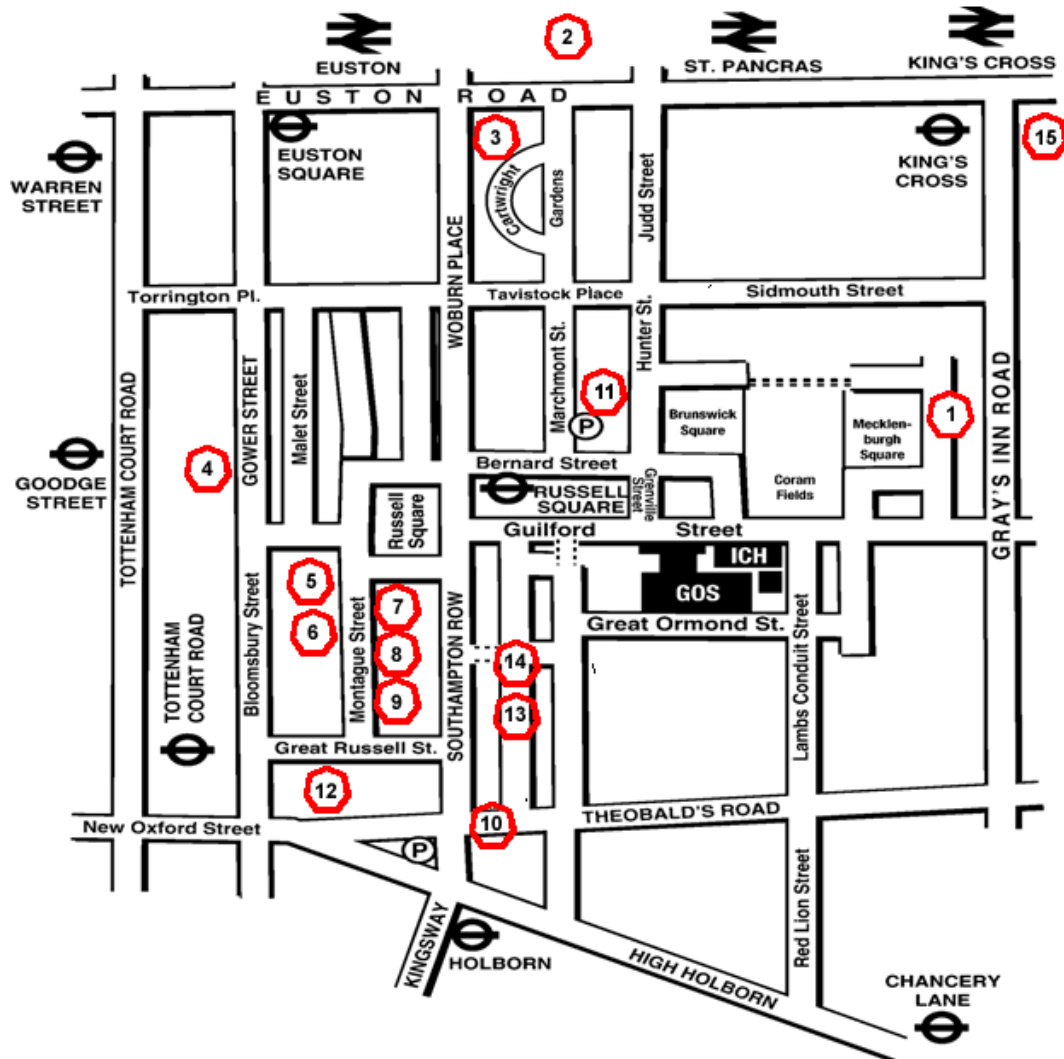

Accommodation

List of Hotels with close proximity to the Institute of Child Health (walking distance between 5-10 minutes).

The Institute of Child cannot accept any liability for your involvement with any of the hotels listed.